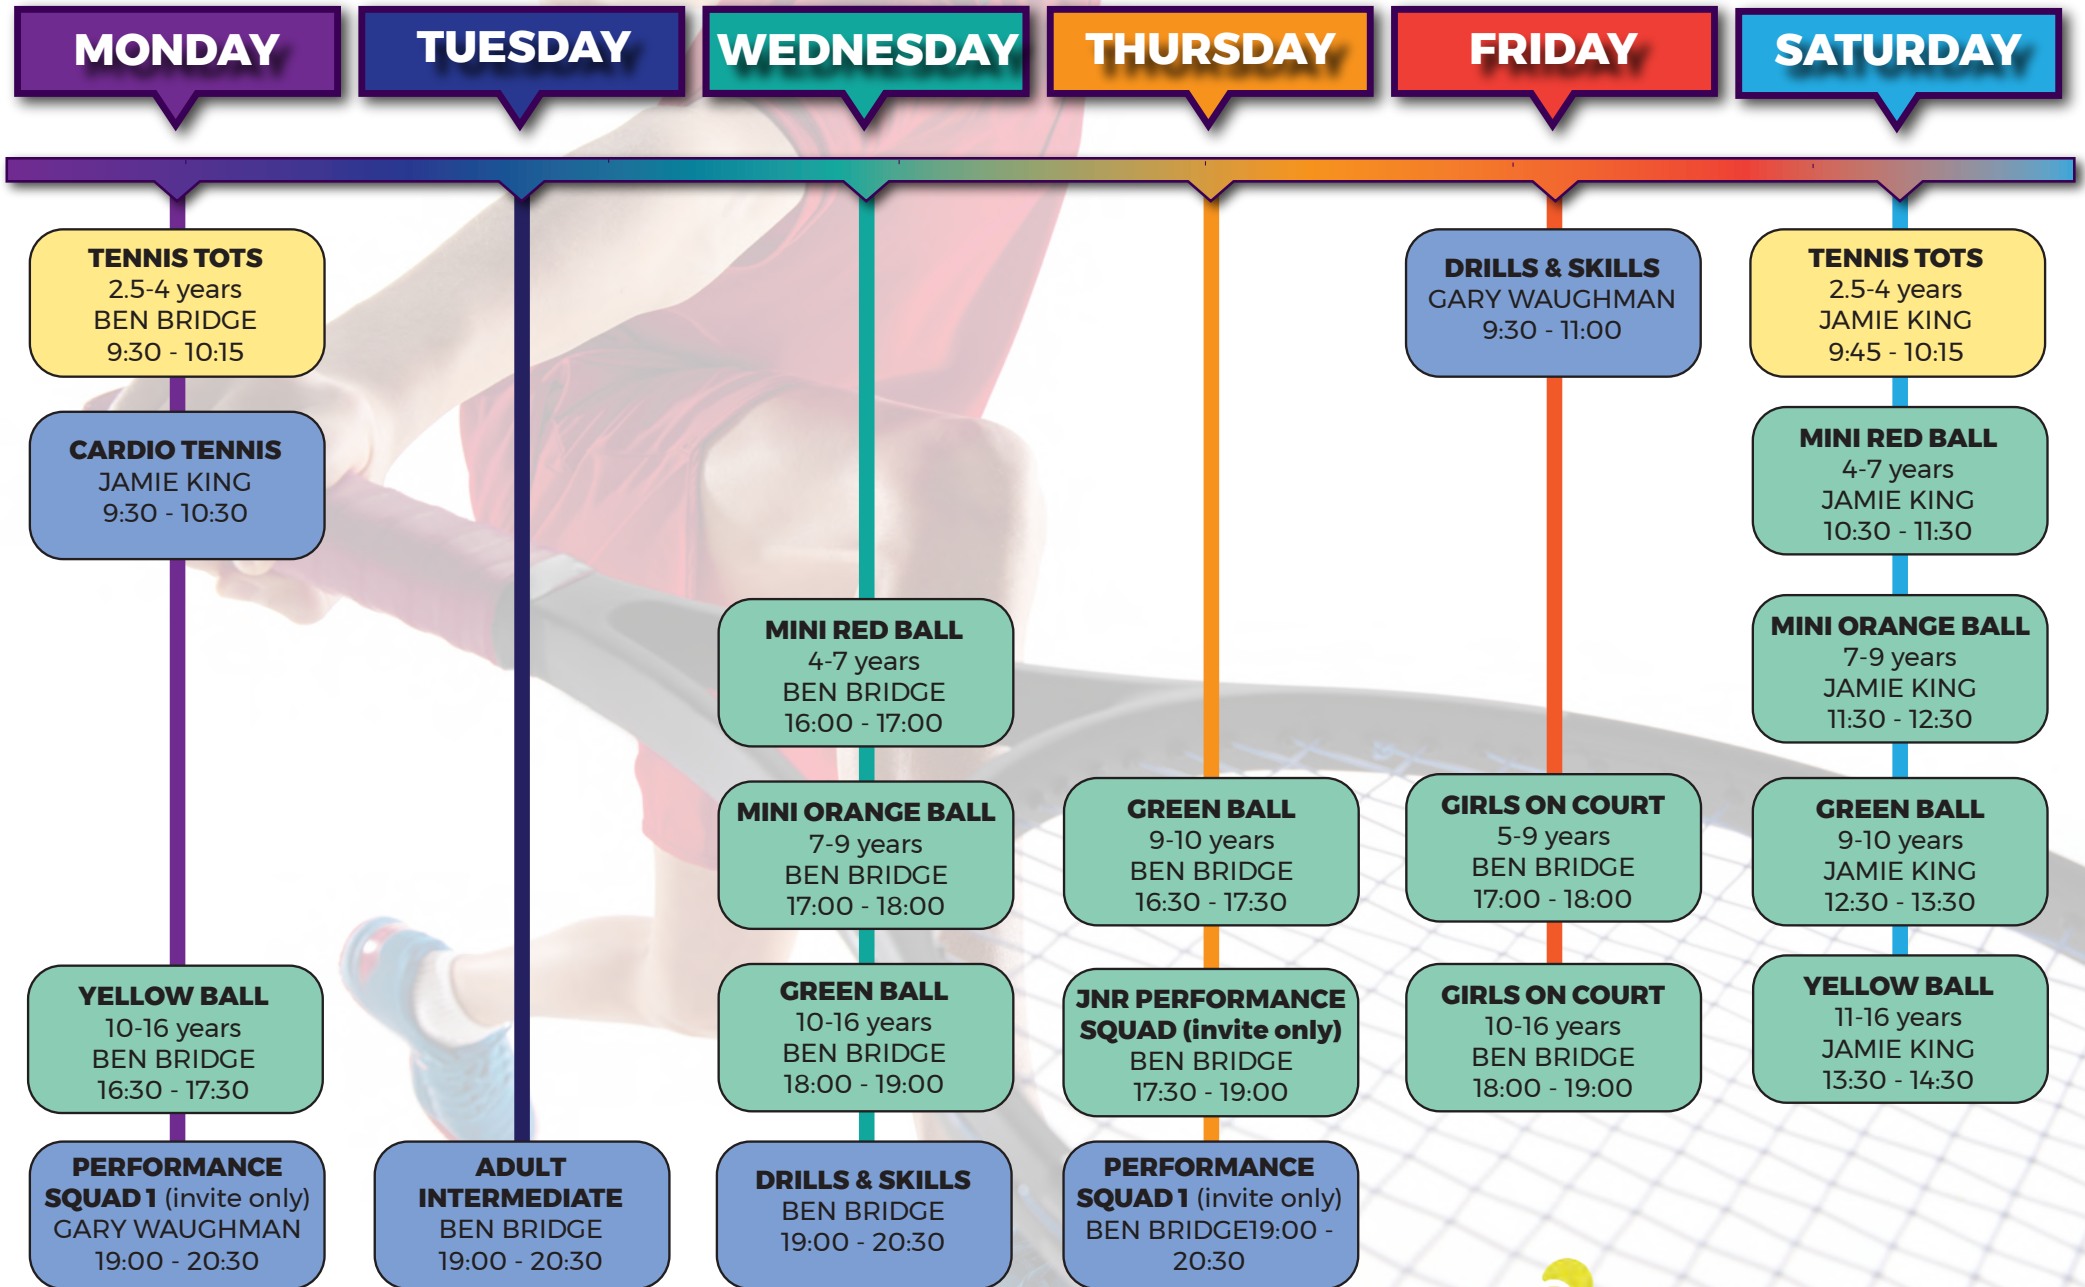

TENNIS COACHING PROGRAMME JANUARY 2025

Book your place at tennishampshire.com
 Booking Issues - call 02380 170725

LEE ON THE SOLENT
 TENNIS, SQUASH
 & FITNESS CLUB